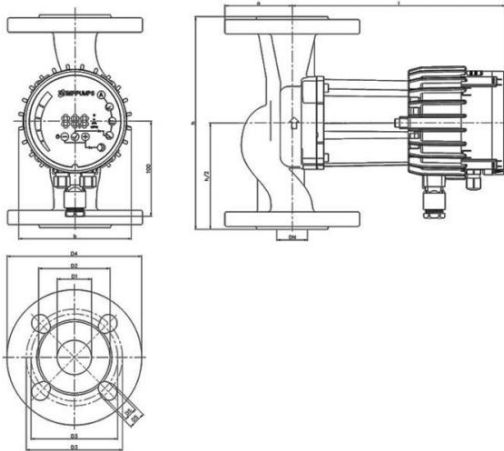

## NMT SMART 40/120 F \*

NMT SMART / Electronically regulated circulating pump  
 Heating, Climatisation

Part number	<b>979524541</b>
Declared height	-
Power supply	<b>1 ~ 230V, 50Hz</b>
Declared protection	<b>IP 44 (IEC 144)</b>
Q max	<b>10.77 [m³/h]</b>
H max	<b>11.82 [m]</b>
RPM	<b>4800 [1/min]</b>
Motor power	<b>180.0 [w]</b>
Declared current	<b>1,5 [A]</b>
Fluid temperature	<b>2.0 ÷ 110.0 [°C]</b>
Insulation class	<b>F</b>
Casing construction	<b>Single casing</b>
DN1	<b>40 [mm]</b>
DN2	<b>40 [mm]</b>
Casing material	<b>Gray cast iron</b>
Connector	<b>PN6/10</b>
Weight	<b>0 [kg]</b>
Connectors position	<b>Inline (0°)</b>
Lenght	<b>220 [mm]</b>

Drawing

Sketch